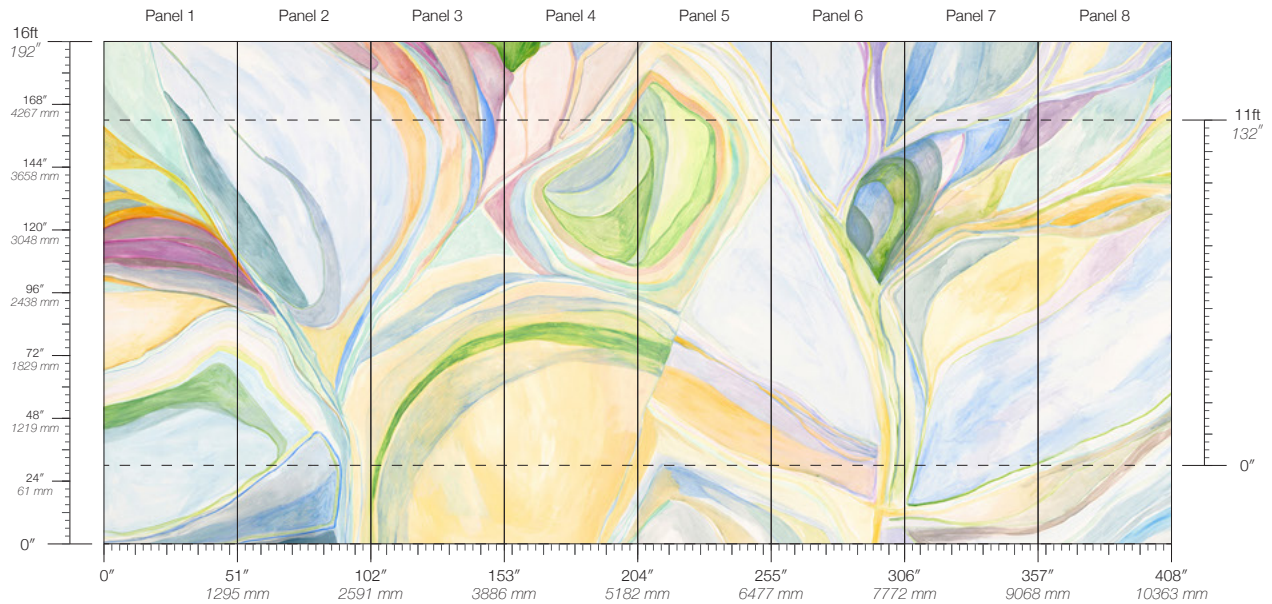

# Abstract Dream

Suitable for residential and commercial projects

**COLOR**  
Dream

**ITEM**  
4201

**CONTENT**  
Type II PVC-Free TPO

**PANEL WIDTH**  
51" / 1295 mm trimmed

**PANEL HEIGHT**  
132" / 3353 mm standard  
192" / 4877 mm extended